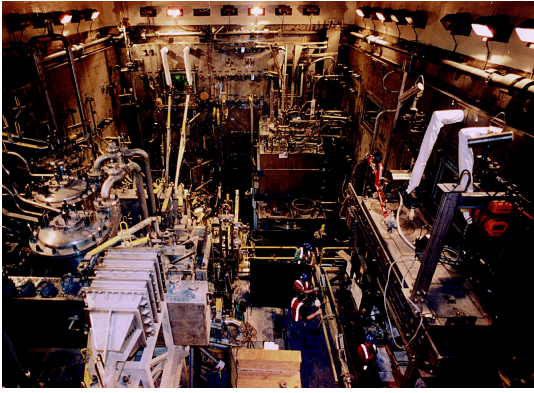

## MECHANICAL CONTRACTORS

West Valley Nuclear Services Company

Location West Valley, New York

Mechanical construction services associated with Westinghouse and D.O.E. cleanup and vitrification of 600,000 gallons of high-level radioactive waste. Pictured are some of the internal equipment/piping systems within the "melter" cell.